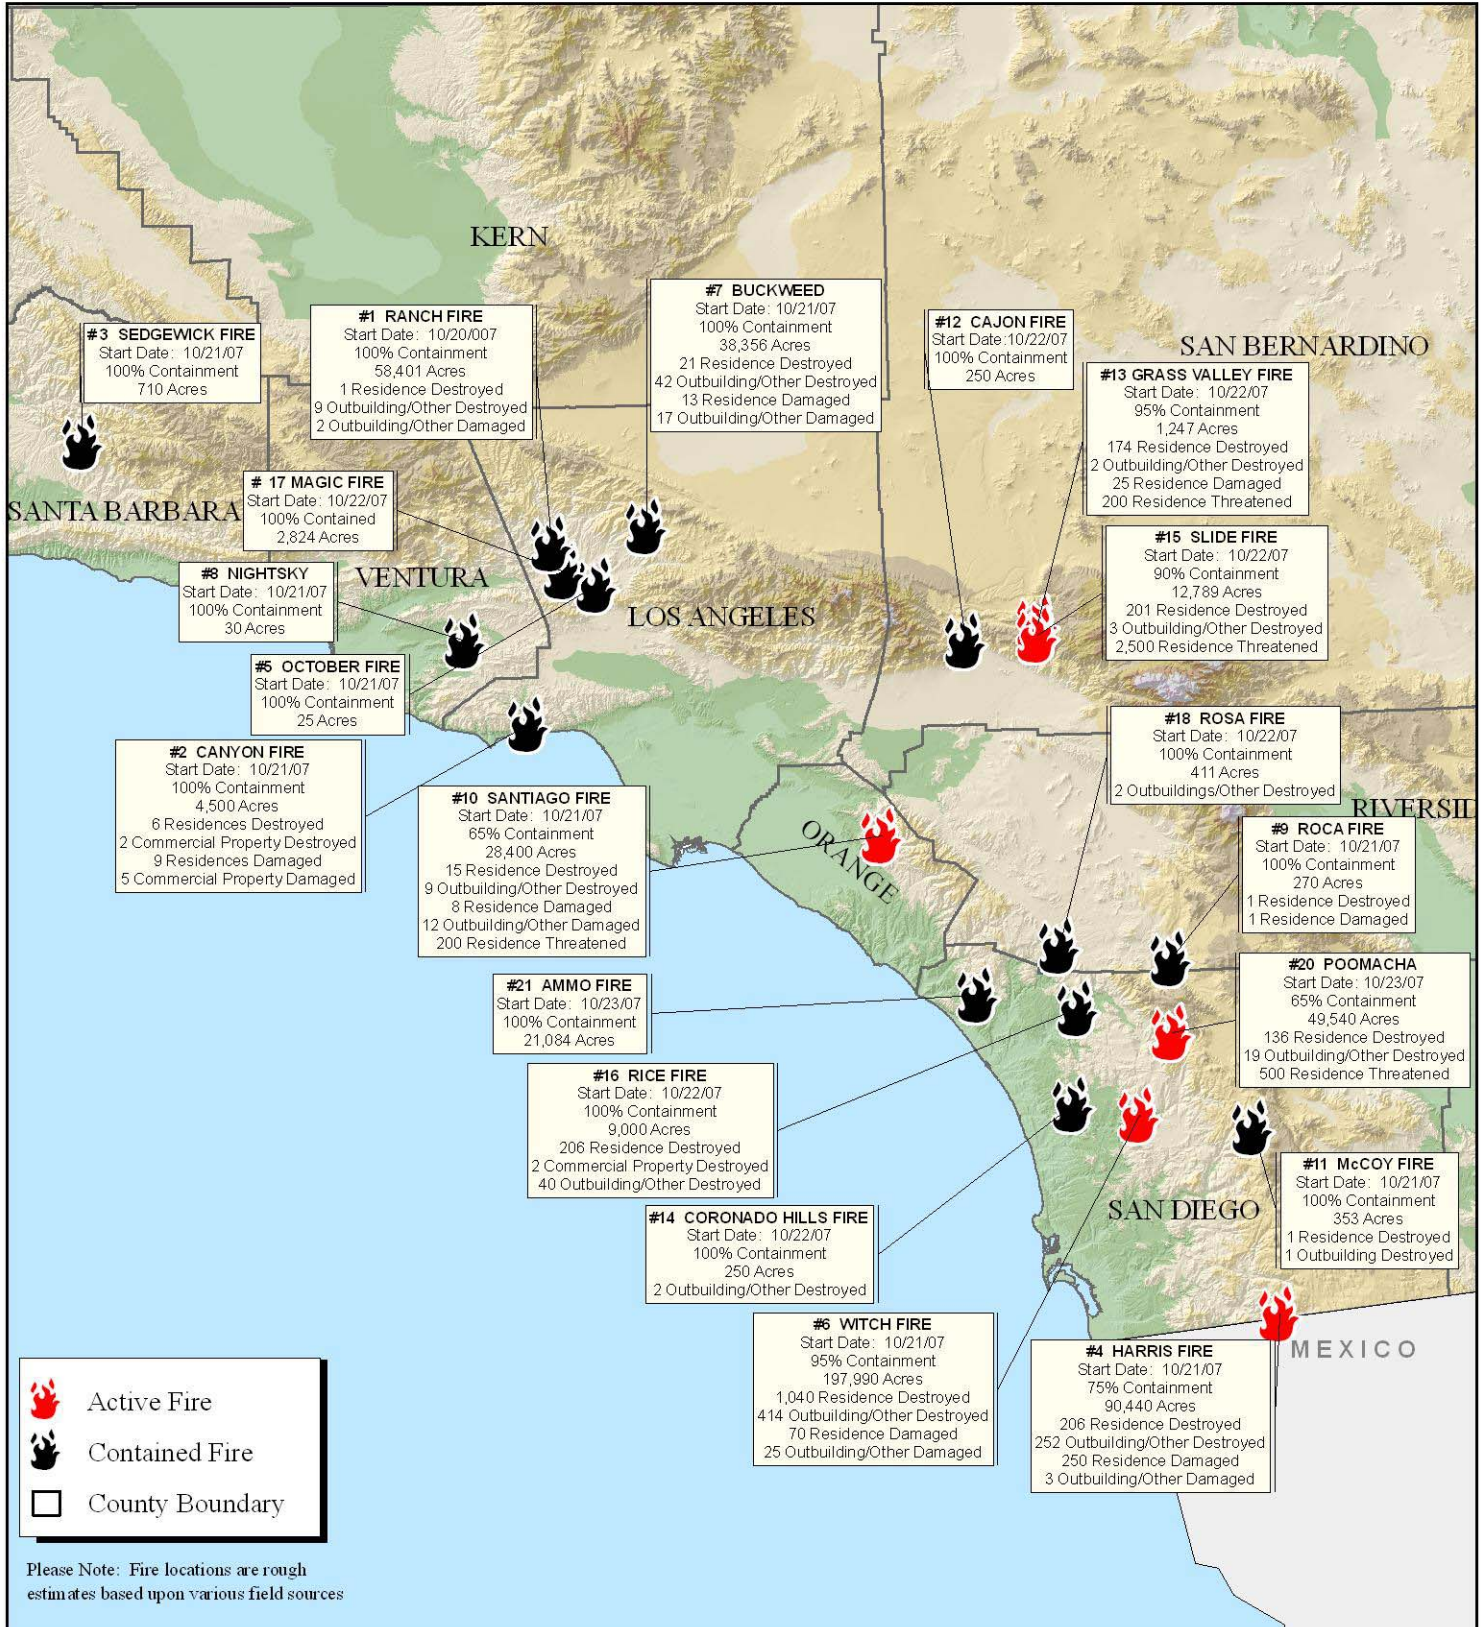

# SOUTHERN CALIFORNIA WILDFIRES

as of 10/29/07 - 0600 Hours PDT  
with Start Dates - Chronologically

Please Note: Fire locations are rough estimates based upon various field sources