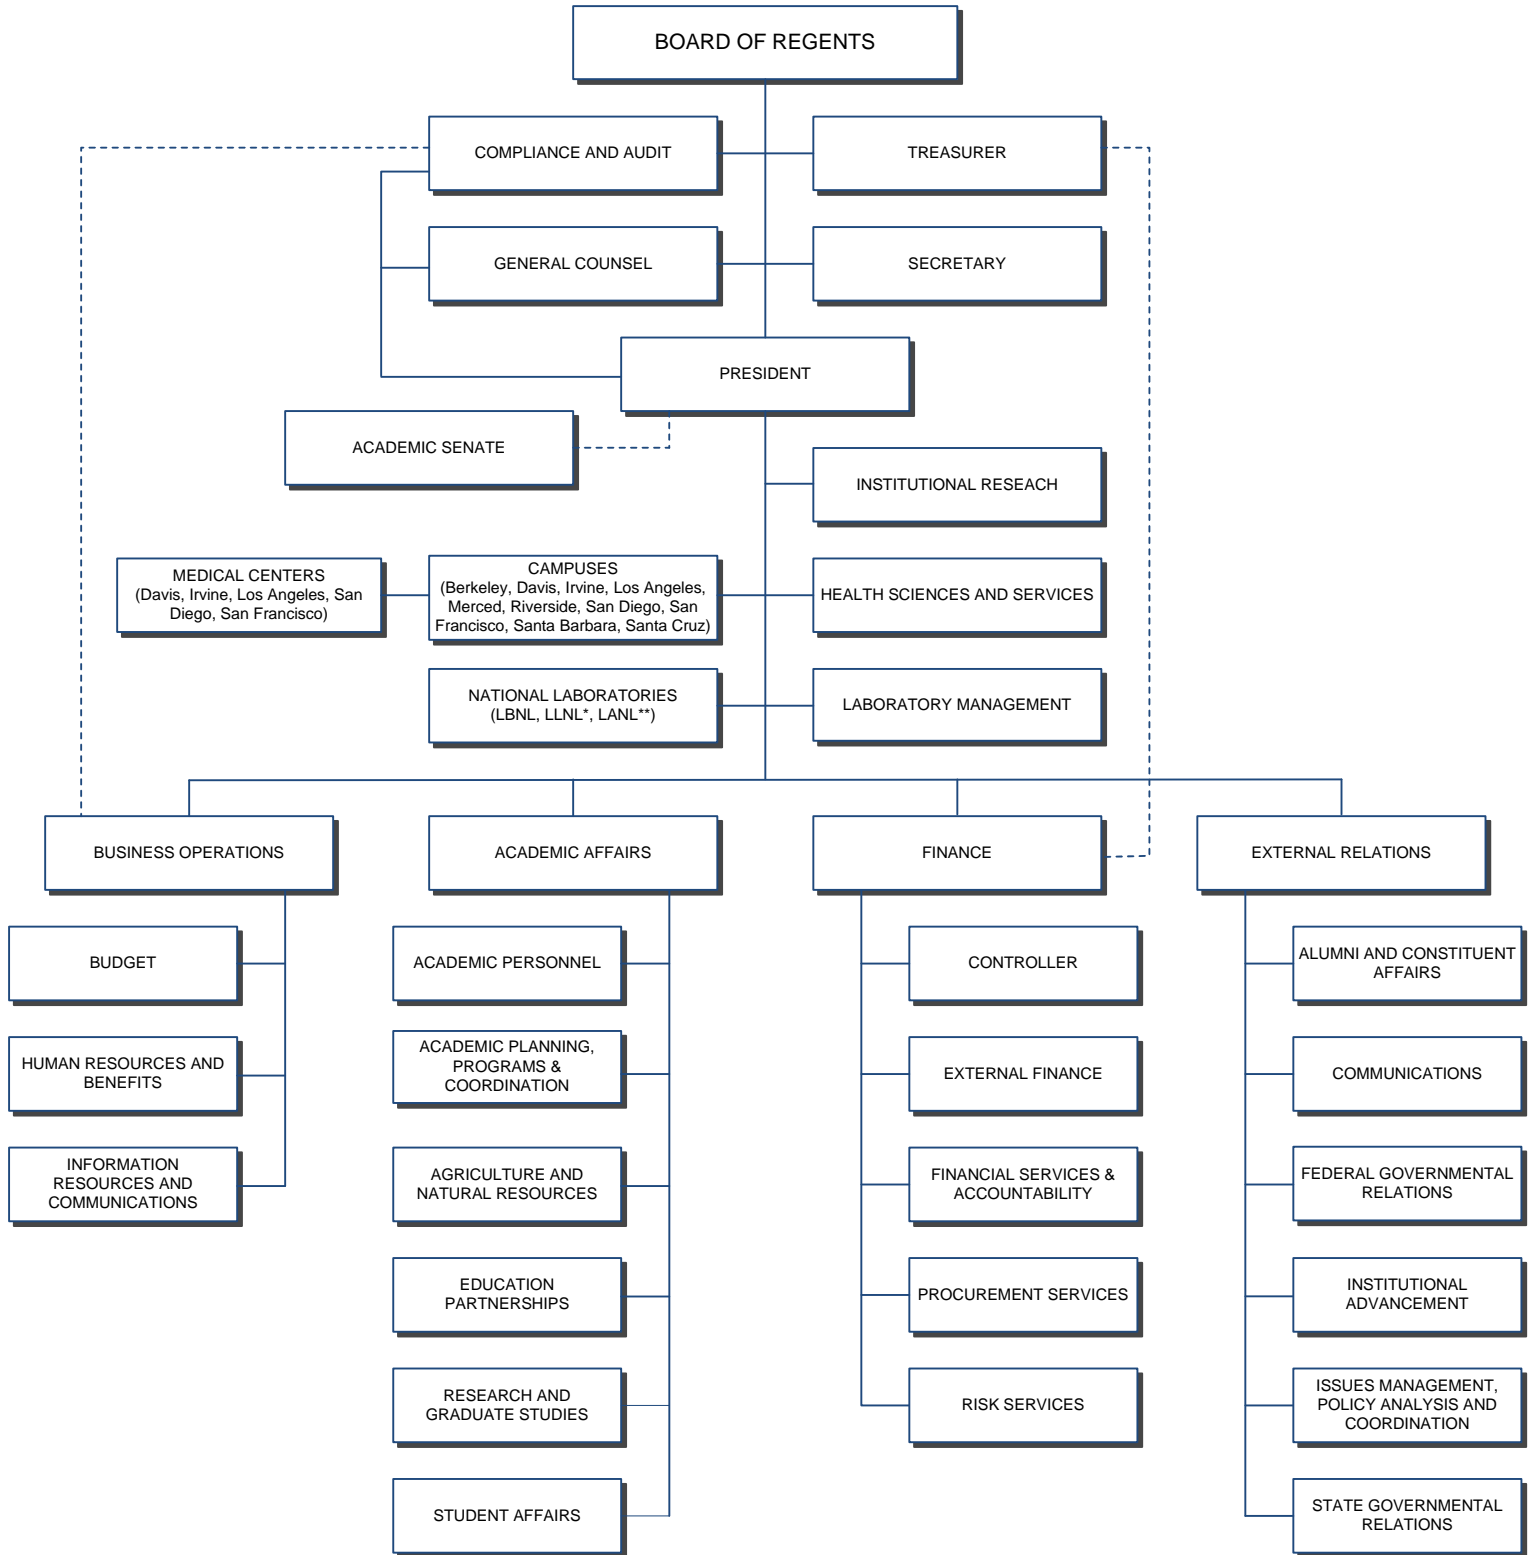

UNIVERSITY OF CALIFORNIA ORGANIZATION CHART

* Under Lawrence Livermore National Security, LLC management team which includes UC, Bechtel National, The Babcock and Wilcox Company, Washington Group International, and Battelle

** Under Los Alamos National Security, LLC management team which includes UC, Bechtel National, The Babcock & Wilcox Company, and Washington Group International